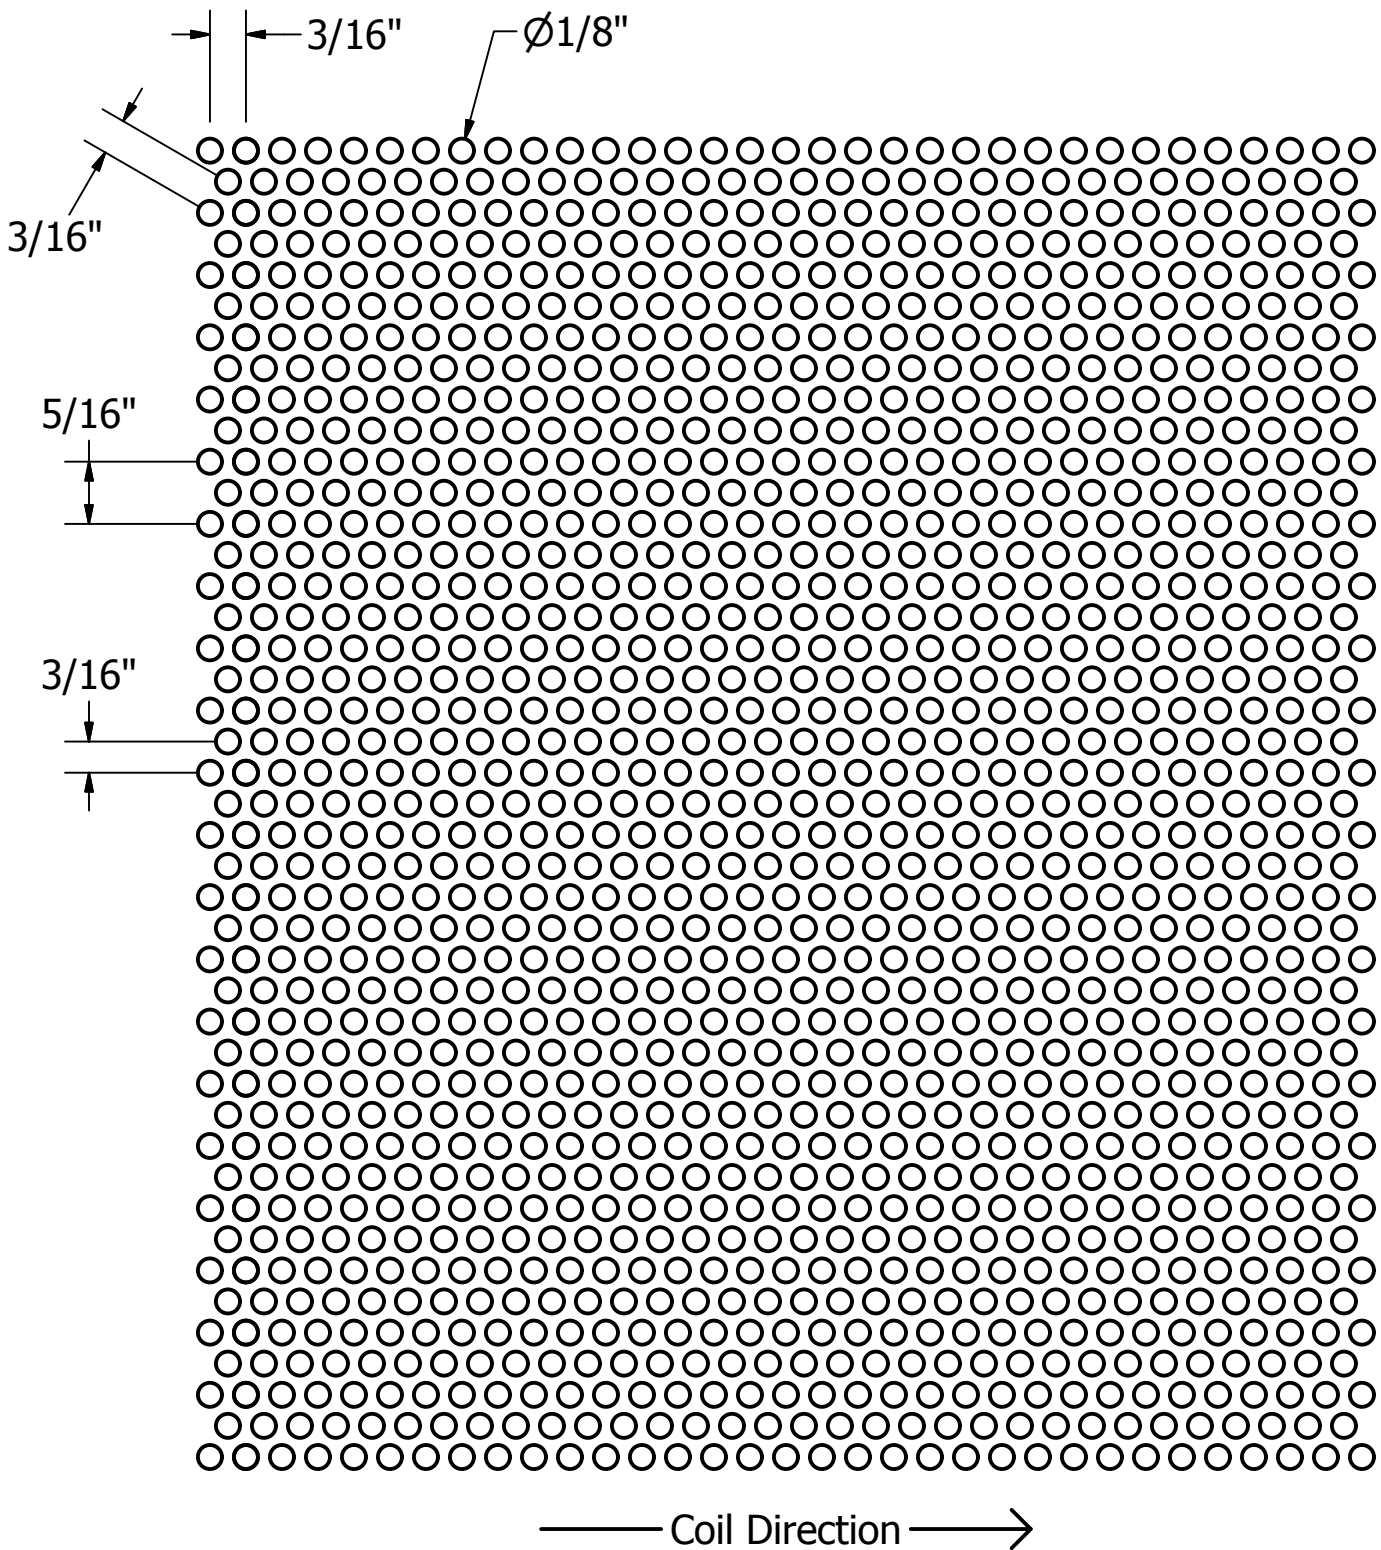

A13 -1/8" Round x 3/16" Staggered Centers - 40% Open Area

Note: When printing for accuracy of layout ensure scale is set to 100% when printing