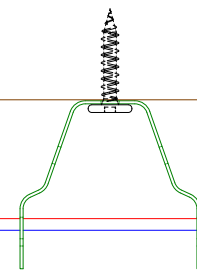

Wire

Threaded Rod

Direct Attachment

ATAS INTERNATIONAL, INC
 Allentown PA
 610-395-8445
 Mesa AZ
 480-558-7210

TITLE
 Linear Ceiling Carrier Installation Detail

REV. NO.	DATE	DESCRIPTION OF REVISION	BY	APP	DWG. NO.	DR	KRK	DATE	5/29/2018
						APP		DATE	
					MATERIAL	SH. SIZE	B	SCALE	X:X